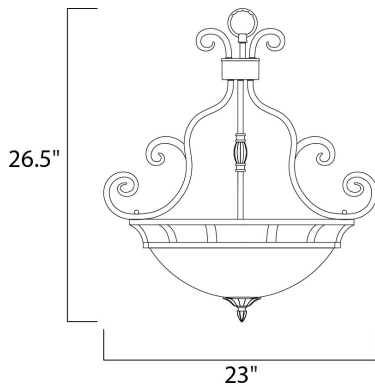

PRODUCT DESCRIPTION

This decorative classic in Oil Rubbed Bronze finish is both dramatic and subtle, with or without shades.

MEASUREMENTS

DIMENSION : 23" L x 23" W x 26.5" H
 HANGING WEIGHT : 13.62 lb

LAMPING

INPUT VOLTAGE : 120V
 BULB : 3 x 60W Incandescent E26 Medium , 180W Total
 BULB INCLUDED : (Not Included)
 DIMMABLE : Yes

FINISHES OPTION

 Oil Rubbed Bronze (OI)

GLASS

Frosted Ivory Fl

MATERIAL

Steel, Glass